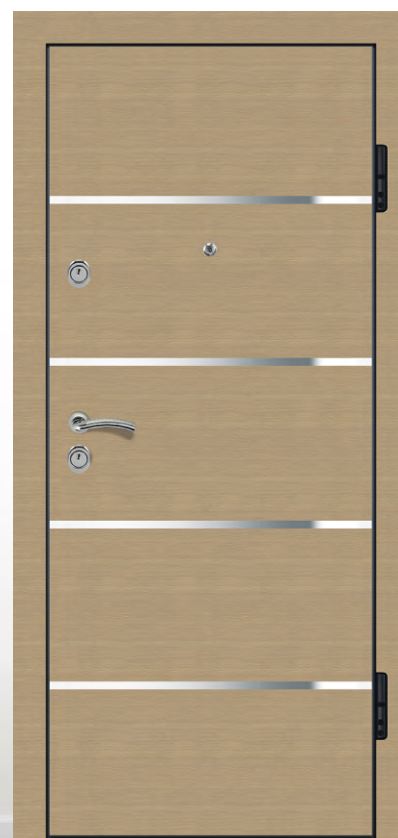

M100-2

Color - Dark Wenge Horizontal
Decor - Molding (Stainless Steel)

M100-3

Color - Dark Walnut
Decor - Molding (Stainless Steel)

M100-4

Color - Light Wenge Horizontal
Decor - Molding (Stainless Steel)

M107