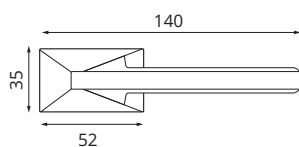

VEGA

30210
NISM 4603869106959

30211
GRF 4603869106966

31710
BLM 4603869114503

Quantity in the package (pcs)	12
Transport package (cm)	42,5x42x27,5
Bigbox net weight (kg)	17,40
Bigbox gross weight (kg)	18,00
Individual package (cm)	20,5x20x8,5
Type of packaging	Box