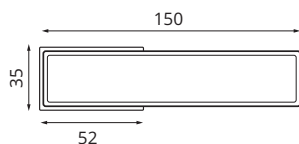

.9

ANTARES

30207
CR/W  4603869106928

| | |
|-------------------------------|--------------|
| Quantity in the package (pcs) | 12 |
| Transport package (cm) | 42,5x42x27,5 |
| Bigbox net weight (kg) | 18,40 |
| Bigbox gross weight (kg) | 19,00 |
| Individual package (cm) | 20,5x20x8,5 |
| Type of packaging | Box |