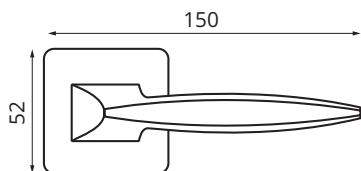

POLARIS

30215

NISM 4603869107093

30216

GRF 4603869107109

Quantity in the package (pcs)	12
Transport package (cm)	42,5x42x27,5
Bigbox net weight (kg)	18,00
Bigbox gross weight (kg)	18,60
Individual package (cm)	20,5x20x8,5
Type of packaging	Box

MODERN