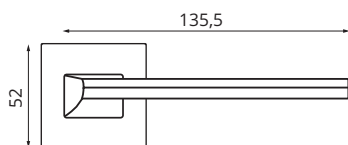

ELECTRA

- 31976
  NISM ☐ 4603869115418
- 31973
  GRF ☐ 4603869115388
- 31974
  BLM ☐ 4603869115395
- 31975
  W ☐ 4603869115401

Quantity in the package (pcs)	12
Transport package (cm)	42,5x42x27,5
Bigbox net weight (kg)	16,90
Bigbox gross weight (kg)	17,50
Individual package (cm)	20,5x20x8,5
Type of packaging	Box