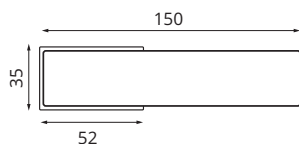

.9

ANTARES

30207
CR/W  4603869106928

| | |
|-------------------------------|--------------|
| Quantity in the package (pcs) | 12 |
| Transport package (cm) | 42,5x42x27,5 |
| Bigbox net weight (kg) | 18,40 |
| Bigbox gross weight (kg) | 19,00 |
| Individual package (cm) | 20,5x20x8,5 |
| Type of packaging | Box |

SIRIUS

30208
NISM  4603869106935

30209
GRF  4603869106942

| | |
|-------------------------------|--------------|
| Quantity in the package (pcs) | 12 |
| Transport package (cm) | 42,5x42x27,5 |
| Bigbox net weight (kg) | 18,40 |
| Bigbox gross weight (kg) | 19,00 |
| Individual package (cm) | 20,5x20x8,5 |
| Type of packaging | Box |